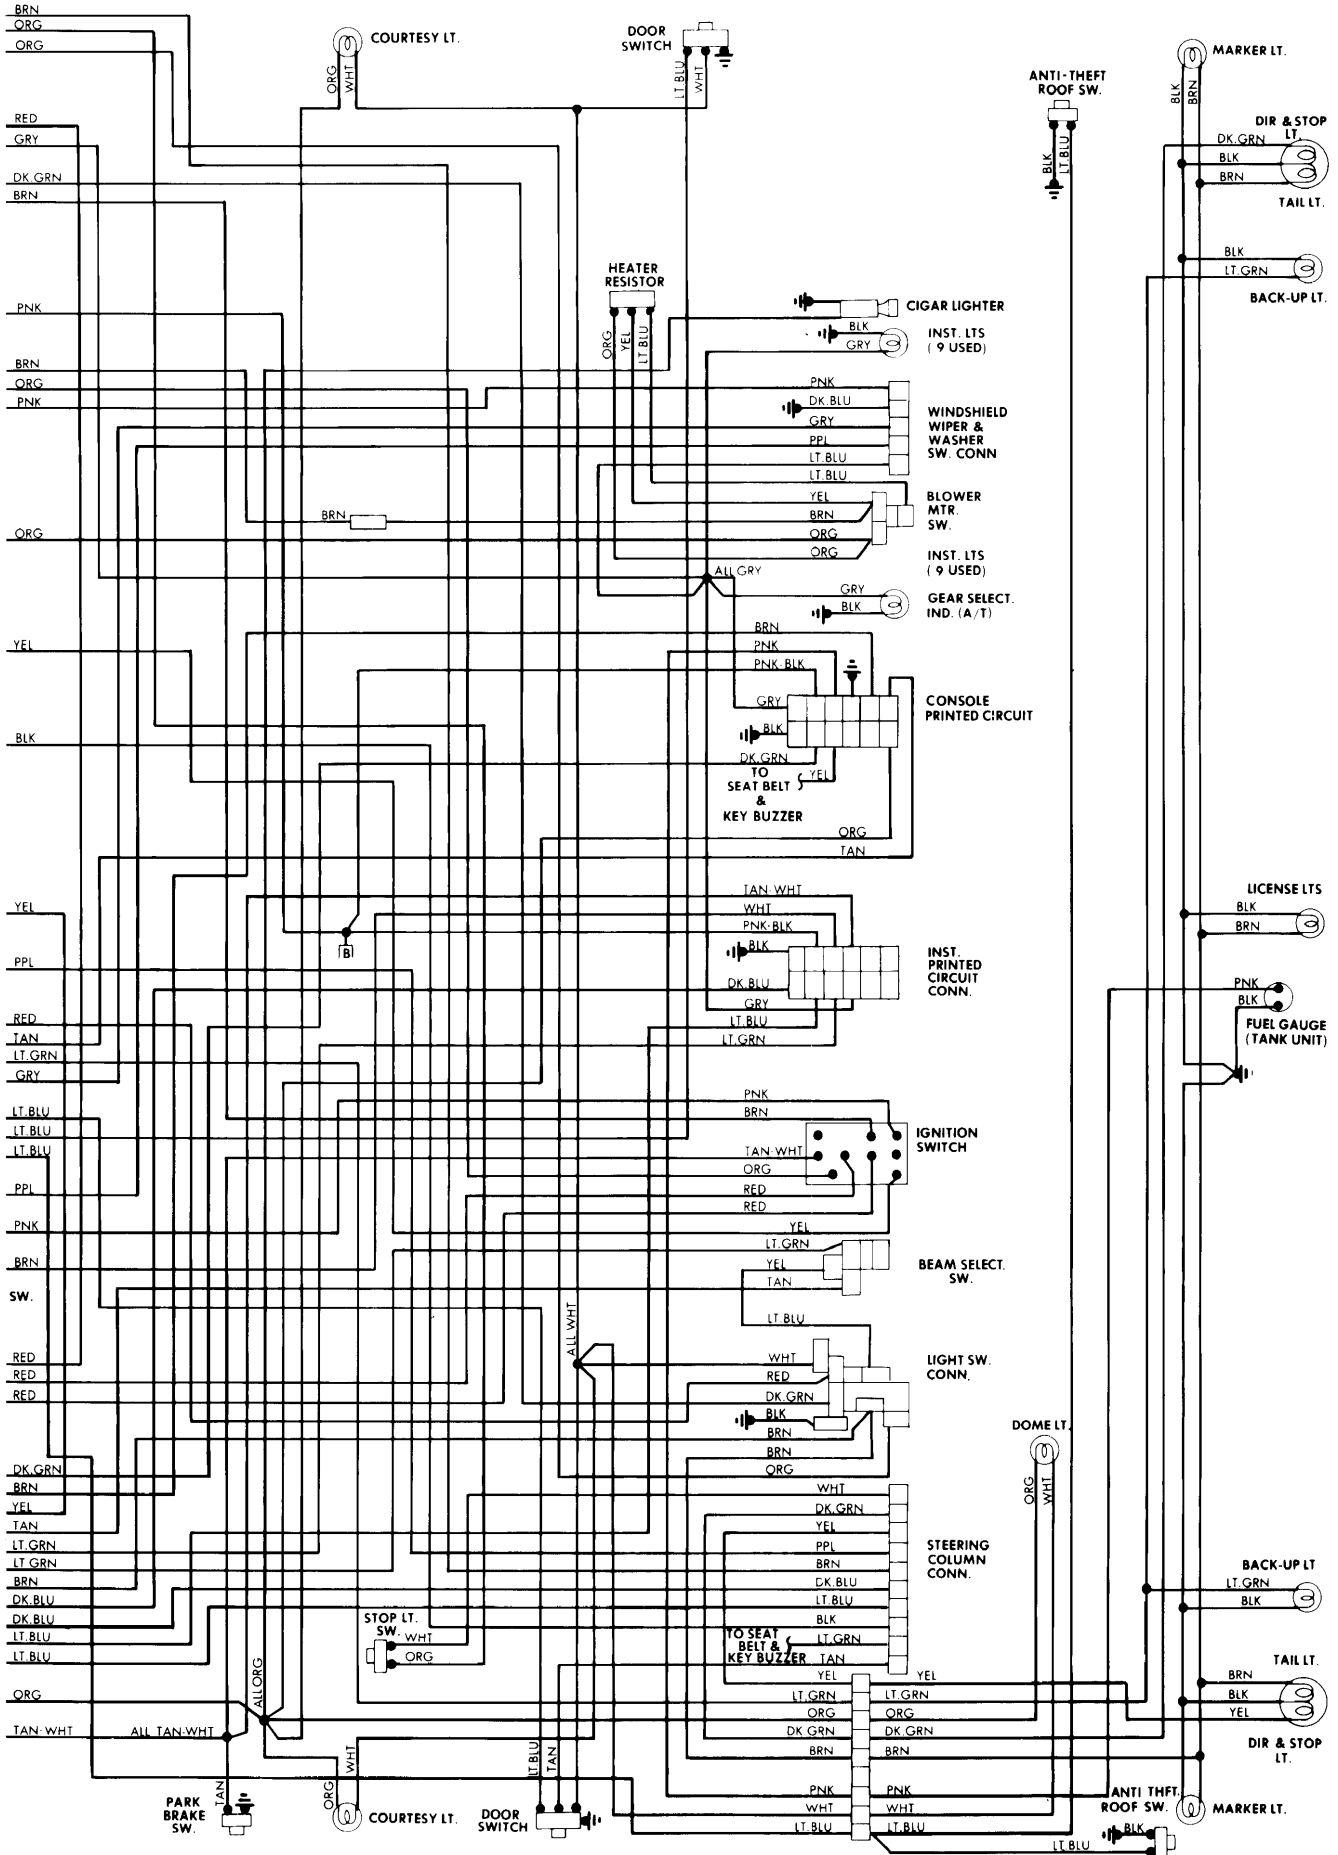

1978 Chevrolet

Corvette