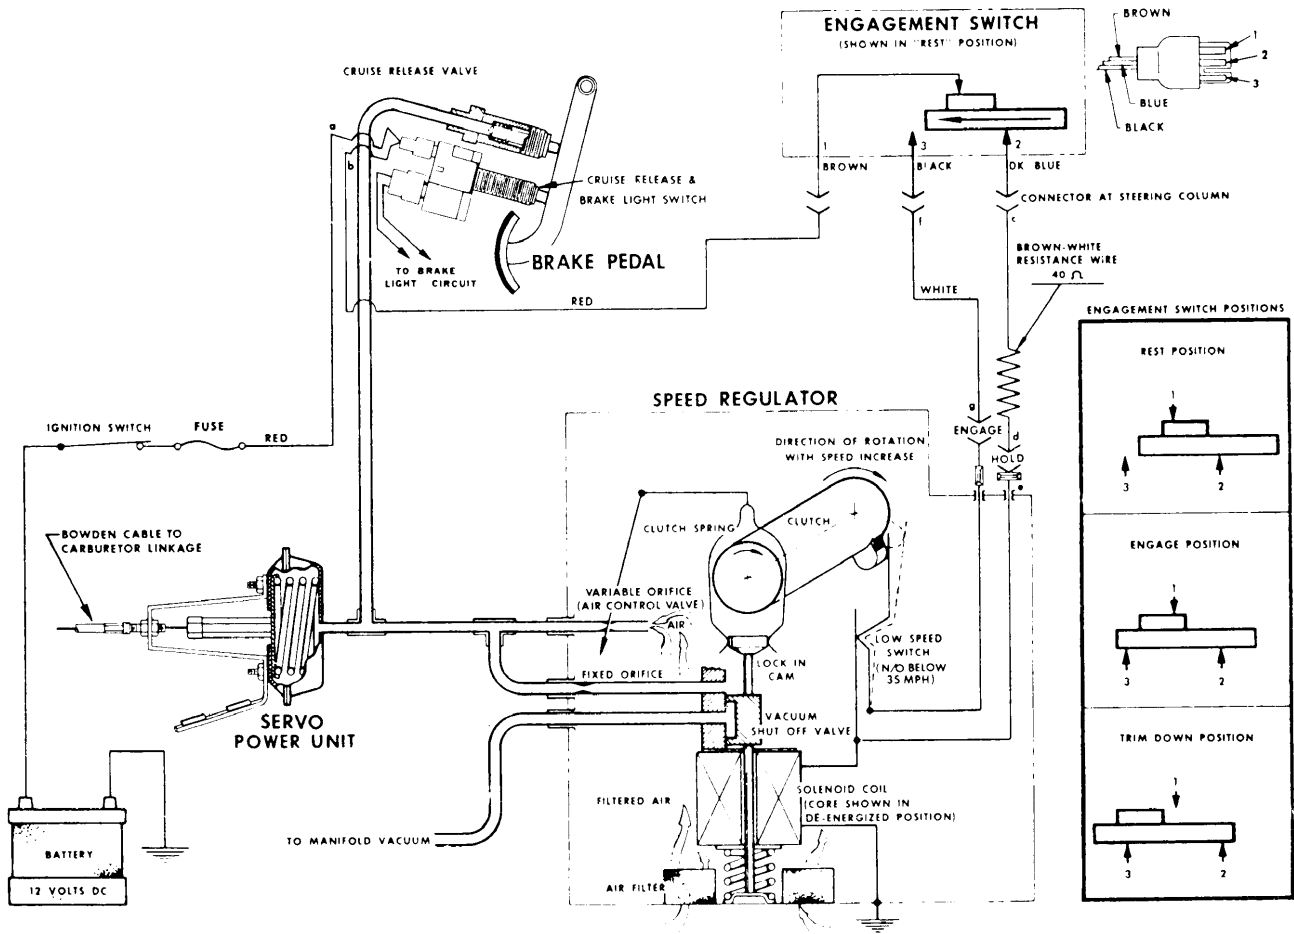

1978 Speed Control Systems — Automatic

General Motors Cruise Master Automatic Speed Control System Wiring Diagram