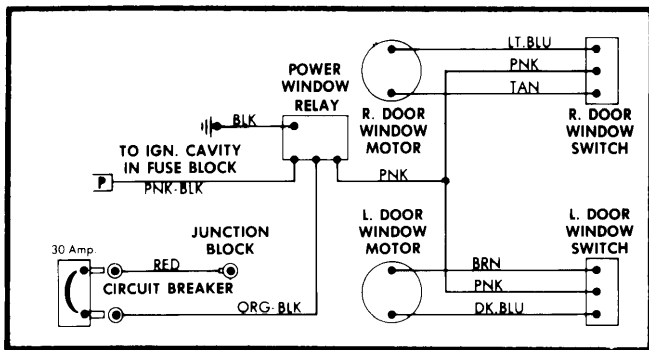

# 1978 Window Controls — Electric

*Corvette Power Window Wiring Diagram*